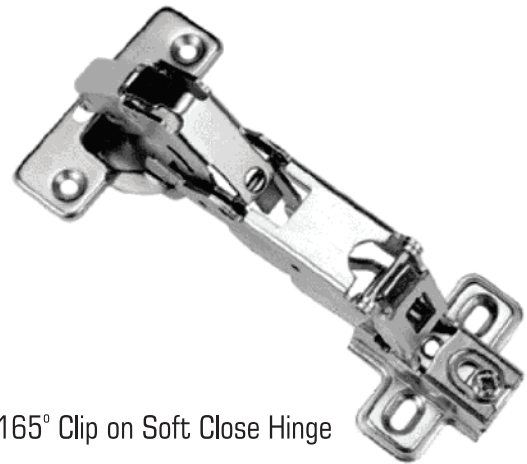

S.S. Telescopic Channel

8, 10, 12, 14, 16, 18, 20, 22

Quadro Slide

14, 16, 18, 20, 22

Regular Hinge

Size	Overlay
0	Full
8	Half
15	Inset

165° Clip on Soft Close Hinge

Clip on Soft Closing Hinge

Size	Overlay
0	Full
8	Half
15	Inset

135° Concealed Hinge

Clip on Soft Closing Hinge Three-dimensional Adjustment

Size	Overlay
0	Full
8	Half
15	Inset

90° Blind Corner

- To keep the chromium plating intact. Wipe the products with soft cloth regularly. never use any abrasive material, Scouring pads for cleaning the products.
- Do not use any cleaning agent which contains hydrochloric acid, formic acid, phosphoric acid, Acetic acid, chlorine bleaching substance.
- Do not use hammer or any similar object to install the product.
- Always contact professionals for installing the product.