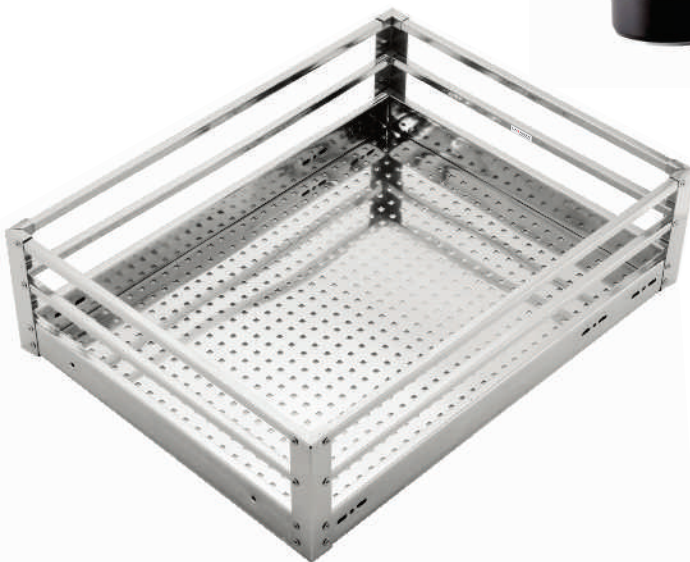

Plain Basket

Width	Depth	Height		
12	20	4	6	8
15	20	4	6	8
17	20	4	6	8
19	20	4	6	8
21	20	4	6	8
24	20	4	6	8
27	20	4	6	8
30	20	4	6	8
32	20	4	6	8

(in inches)