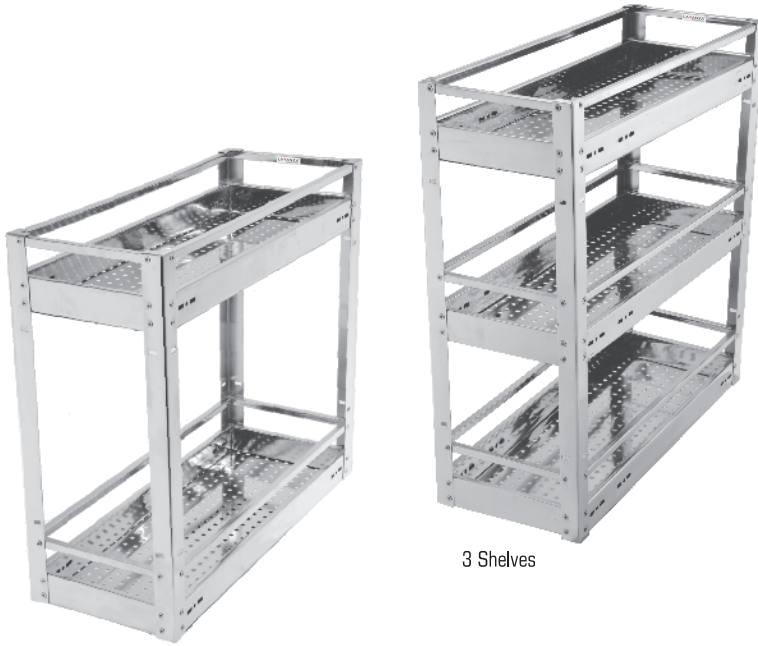

(in inches)

Cup & Saucer

Width	Depth	Height
12	20	4
15	20	4
17	20	4
19	20	4
21	20	4
24	20	4

(in inches)

Plate & Thali Basket

Width	Depth	Height	
		Plate	Thali
12	20	6	8
15	20	6	8
17	20	6	8
19	20	6	8
21	20	6	8
24	20	6	8

(in inches)

Bottle Pullout 2 / 3 Shelves

Width	Depth	Height	
		2 Shelves	3 Shelves
4	20	18	21
5	20	18	21
6	20	18	21
8	20	18	21
10	20	18	21
12	20	18	21

(in inches)

Grain Trolley

Width	Depth	Height
15	20	10
17	20	10
19	20	10
21	20	10
24	20	10