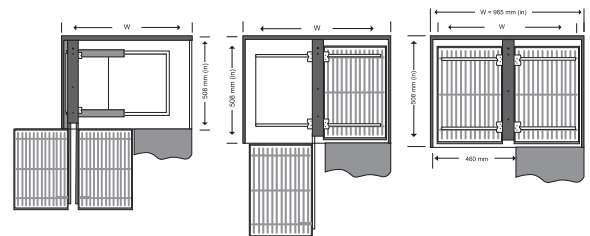

These corner solutions are easy to handle and space savers. For a clean and sorted kitchen they are pretty essential.

Dee Tray

Depth	Height
24	26 x 26
26	28 x 28

(in inches)

Carousel Unit

Depth	Height
18	20 x 20
20	22 x 22
22	24 x 24
24	26 x 26
26	28 x 28
28	30 x 30
30	32 x 32

(in inches)

Universal Magic Corner

- Easy to operate
- Easy to fit
- Very durable ball bearing based movement
- Heavy Duty Epoxy coated frame for long life
- Large basket size for full utilization of space
- Firm Basket Attachment

Magic Carousel

Depth	Height
34 x 34	24-28

(in inches)

- Innovative design.
- Adjustable baskets.
- Smooth movements.
- Unique stop break system to stop at a predetermined point.

POSITION - 1
CLOSED VIEW

POSITION - 2
PULLOUT VIEW