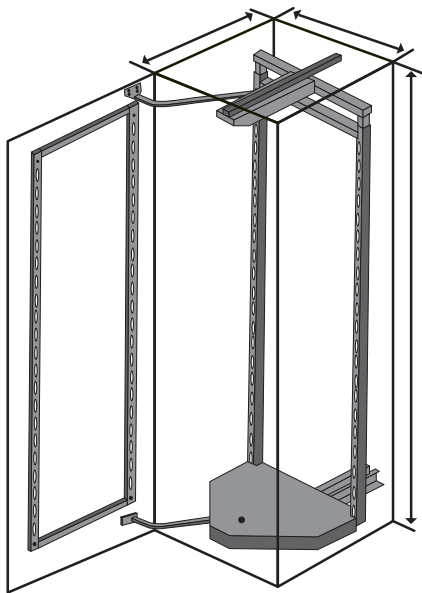

Magic Carousel

Depth	Height
34 x 34	24-28

(in inches)

- Innovative design.
- Adjustable baskets.
- Smooth movements.
- Unique stop break system to stop at a predetermined point.

POSITION - 1
CLOSED VIEW

POSITION - 2
PULLOUT VIEW

POSITION - 3
ROTATING VIEW

PANTRY PULLOUT

Height : 4ft - 5ft / 6ft -7ft

Depth : 20 inches

Carcase : 18 inches

Loading Capacity : 100 kg

FITTING INSTRUCTIONS

- Convenient to use
- Keeps utensils handy and always within reach
- Easy to clean