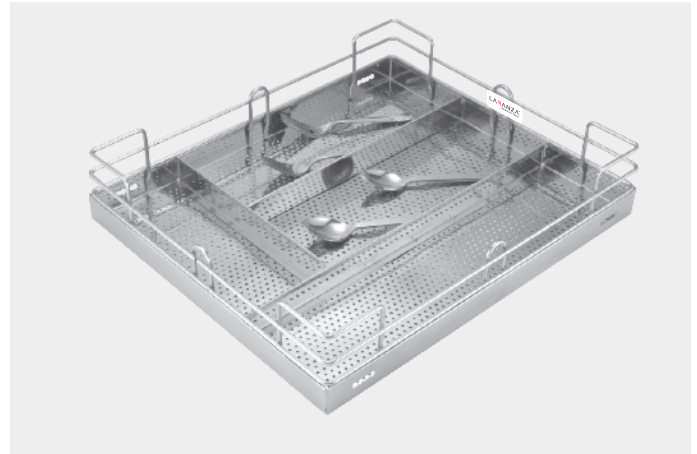

(in inches)

M.S. Mechanism

WIRE MULTIPURPOSE BASKET

Plain Basket

Width	Depth	Height		
12	20	4	6	8
15	20	4	6	8
17	20	4	6	8
19	20	4	6	8
21	20	4	6	8
24	20	4	6	8
27	20	4	6	8
30	20	4	6	8
32	20	4	6	8

(in inches)

Cup & Saucer

Width	Depth	Height
12	20	4
15	20	4
17	20	4
19	20	4
21	20	4
24	20	4

(in inches)

Plate Basket

Width	Depth	Height	
		Plate	Thali
12	20	6	8
15	20	6	8
17	20	6	8
19	20	6	8
21	20	6	8
24	20	6	8

(in inches)

WIRE MULTIPURPOSE BASKET

Fix Box Cutlery

Width	Depth	Height
15	20	4
17	20	4
19	20	4
21	20	4

(in inches)

Vegetable Basket

Width	Depth	Height
15	20	6
17	20	6
19	20	6
21	20	6

(in inches)

Basket Below Sink

Width	Depth	Height
32	20	6

(in inches)

Style up your kitchen with these versatile partitions which are generally used for small containers in order to save your space and time. These are 'must haves' for your kitchen in order to keep things sorted.