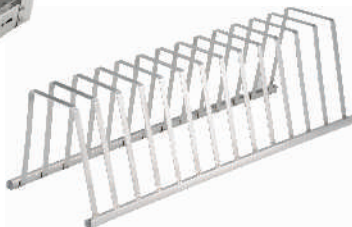

(in inches)

Cup & Saucer

Width	Depth	Height
12	20	4
15	20	4
17	20	4
19	20	4
21	20	4
24	20	4

(in inches)

Plate & Thali Basket

Width	Depth	Height	
		Plate	Thali
12	20	6	8
15	20	6	8
17	20	6	8
19	20	6	8
21	20	6	8
24	20	6	8

(in inches)

Bottle Pullout 2 / 3 Shelves

Width	Depth	Height	
		2 Shelves	3 Shelves
4	20	18	21
5	20	18	21
6	20	18	21
8	20	18	21
10	20	18	21
12	20	18	21

(in inches)

Grain Trolley

Width	Depth	Height
15	20	10
17	20	10
19	20	10
21	20	10
24	20	10

(in inches)

M.S. Mechanism

WIRE MULTIPURPOSE BASKET

Plain Basket

Width	Depth	Height		
12	20	4	6	8
15	20	4	6	8
17	20	4	6	8
19	20	4	6	8
21	20	4	6	8
24	20	4	6	8
27	20	4	6	8
30	20	4	6	8
32	20	4	6	8

(in inches)