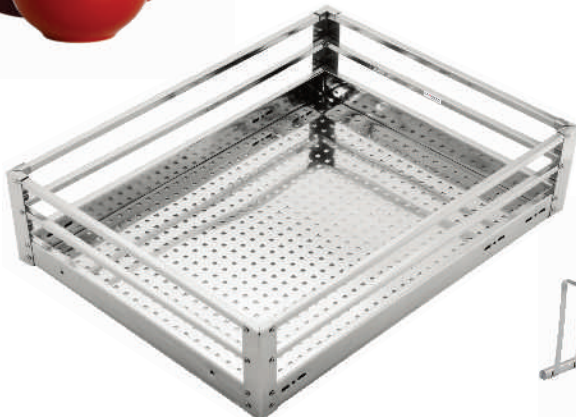

(in inches)

Cup & Saucer

Width	Depth	Height
12	20	4
15	20	4
17	20	4
19	20	4
21	20	4
24	20	4

(in inches)

Plate & Thali Basket

Width	Depth	Height	
		Plate	Thali
12	20	6	8
15	20	6	8
17	20	6	8
19	20	6	8
21	20	6	8
24	20	6	8

(in inches)

Bottle Pullout 2 / 3 Shelves

Width	Depth	Height	
		2 Shelves	3 Shelves
4	20	18	21
5	20	18	21
6	20	18	21
8	20	18	21
10	20	18	21
12	20	18	21

(in inches)

Grain Trolley

Width	Depth	Height
15	20	10
17	20	10
19	20	10
21	20	10
24	20	10