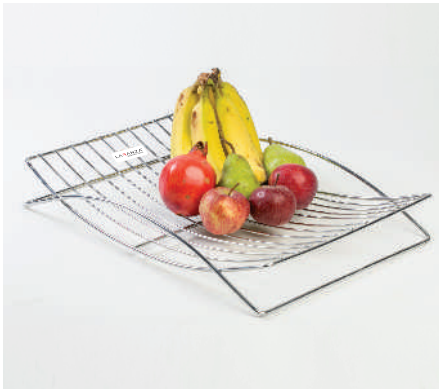

Small Organiser

Width	Depth	Height
17	10	15

(in inches)

Tea & Sugar Shelf

Width	Depth	Height
8	2.5	5.5

(in inches)

Single Shelf

Width	Depth	Height
17	12	9

(in inches)

Double Shelves

Width	Depth	Height
14	7	14

(in inches)

Rolling Pin Holder

Width	Depth	Height
6	4	15

(in inches)

Ladle Cradle

Width	Depth	Height
20	3	15

(in inches)

Detergent Holder

Width	Depth	Height
6	18	19

(in inches)

Dish Rack

Width	24	28	32	36
Depth	10			

(in inches)

Double Corner Round
Corner Size : 12
Height : 13 / 21
(in inches)

Single Corner
Corner Size : 10"

**Perfume &
Shampoo Rack**

Fruit Basket

Tissue Holder

Hot Pan Stand

Cylinder Trolley

Cup Tree