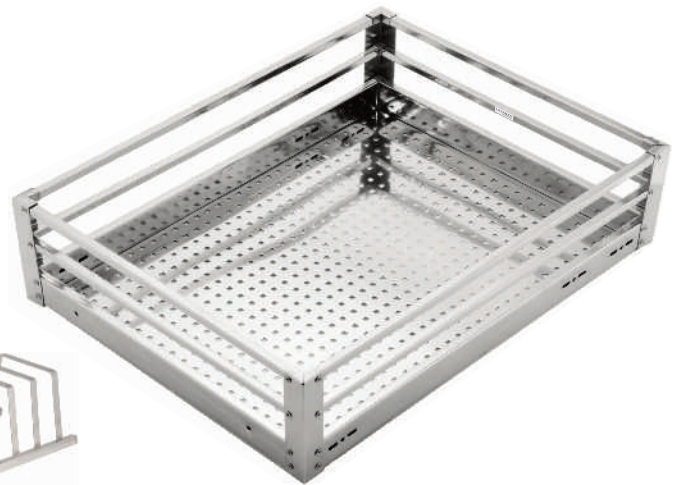

(in inches)

Cup & Saucer

Width	Depth	Height
12	20	4
15	20	4
17	20	4
19	20	4
21	20	4
24	20	4

(in inches)

Plate & Thali Basket

Width	Depth	Height	
		Plate	Thali
12	20	6	8
15	20	6	8
17	20	6	8
19	20	6	8
21	20	6	8
24	20	6	8

(in inches)

Bottle Pullout 2 / 3 Shelves

Width	Depth	Height	
		2 Shelves	3 Shelves
4	20	18	21
5	20	18	21
6	20	18	21
8	20	18	21
10	20	18	21
12	20	18	21

(in inches)

Grain Trolley

Width	Depth	Height
15	20	10
17	20	10
19	20	10
21	20	10
24	20	10