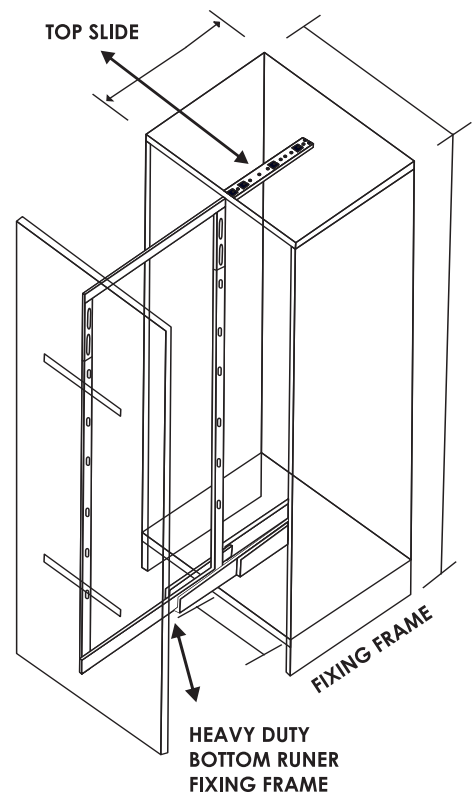

Tall Unit

Height : 6ft

Width : 18

Depth : 20 inches

Carcase : 18 inches

Loading Capacity : 100 kg

2 Part

- Make use of every storage space.
- The pullout system guarantess easy access from both sides.