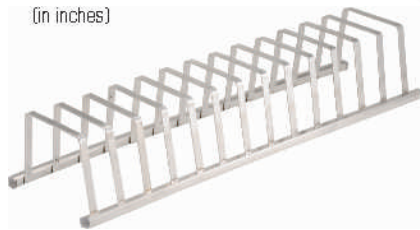

Plain Basket

Width	Depth	Height		
12	20	4	6	8
15	20	4	6	8
17	20	4	6	8
19	20	4	6	8
21	20	4	6	8
24	20	4	6	8
27	20	4	6	8
30	20	4	6	8
32	20	4	6	8

(in inches)

SS MULTIPURPOSE BASKET

Cutlery Basket

Width	Depth	Height
12	20	4
15	20	4
17	20	4
19	20	4
21	20	4
24	20	4

(in inches)

Cup & Saucer

Width	Depth	Height
12	20	4
15	20	4
17	20	4
19	20	4
21	20	4
24	20	4

(in inches)

Plate & Thali Basket

Width	Depth	Height	
		Plate	Thali
12	20	6	8
15	20	6	8
17	20	6	8
19	20	6	8
21	20	6	8
24	20	6	8

(in inches)

Bottle Pullout 2 / 3 Shelves

Width	Depth	Height	
		2 Shelves	3 Shelves
4	20	18	21
5	20	18	21
6	20	18	21
8	20	18	21
10	20	18	21
12	20	18	21

(in inches)

Grain Trolley

Width	Depth	Height
15	20	10
17	20	10
19	20	10
21	20	10
24	20	10

(in inches)

M.S. Mechanism

WIRE MULTIPURPOSE BASKET

Plain Basket

Width	Depth	Height		
12	20	4	6	8
15	20	4	6	8
17	20	4	6	8
19	20	4	6	8
21	20	4	6	8
24	20	4	6	8
27	20	4	6	8
30	20	4	6	8
32	20	4	6	8

(in inches)